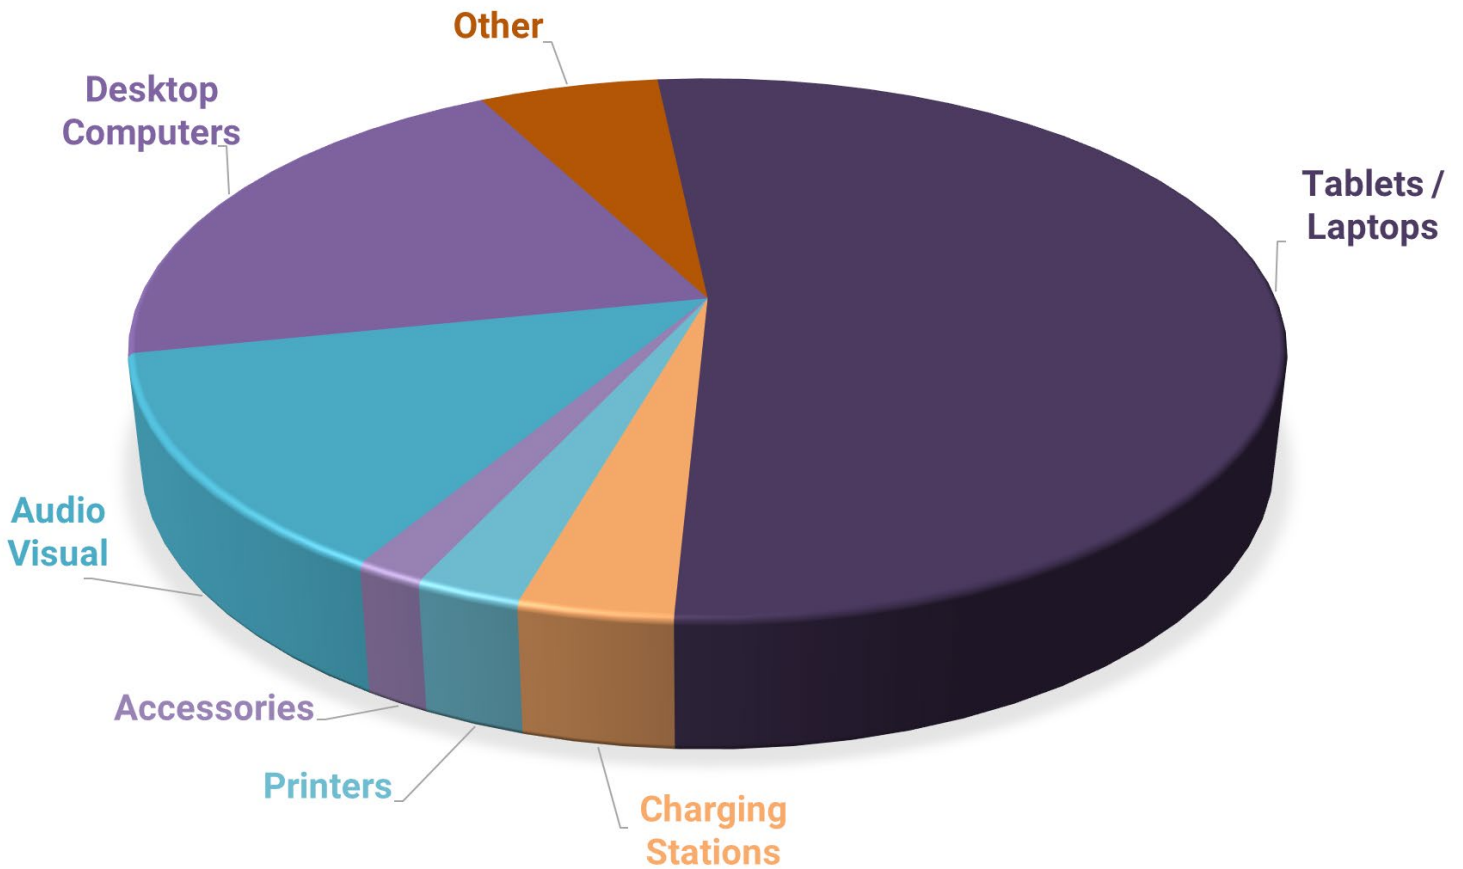

Director, Technology Services

Dr. Jayna Suter

Assistant Director, Educational Technology and Student Performance

MEASURE I

Since 2015, Conejo Valley Unified School District has spent **\$17,380,768*** on Measure I Technology.