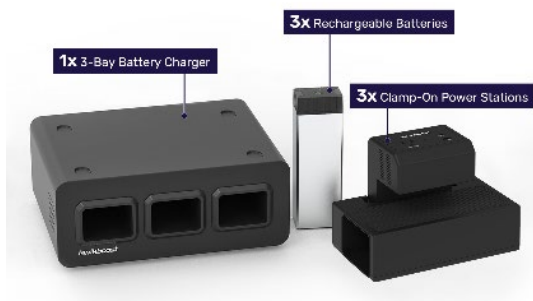

CHARGING SOLUTIONS

FOR CHROMEBOOKS, TABLETS AND LAPTOPS

Luxor Kwikboost EdgePower Bundle

CDW-G #5847072

\$424

- Cordless mobile device desktop charging station
- Bundle includes (1) 3-Bay Charger, (3) Batteries, & (3) Clamp-On Power Stations Charges and stores up to 12 devices
- Desktop clamp easily attaches to most tables and desktops. Once connected, each unit offers a standard AC outlet, a USB-A charging port, and a USB-C PD charging port