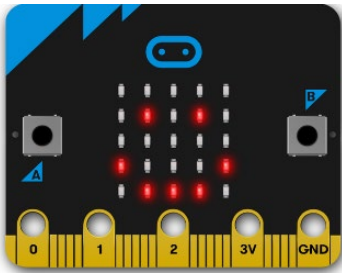

INSTRUCTIONAL MEDIA

BBC micro:bit Go v2.21 **$23**

The BBC micro:bit is a pocket-sized computer that introduces you to how software and hardware work together. Micro:bit incorporates LED lights, sound, and sensors that allow students to interact with their programming environment. Model lessons and resources are available at no charge for teachers to use for grades 3 and up.

- 10 x micro:bit v2 board
- 10 x micro USB cables
- 10 x battery holders
- 20 x AAA Batteries
- 10 x quick start guides

BBC micro:bit Club v2 **10 Pack** **$191**

Osmo Little Genius Starter Kit for iPad **Grades TK-K** **$54**

Osmo Genius Starter Kit for iPad **Grades 1-5** **$64**

Osmo Coding Starter Kit for iPad **Grades 1-5** **$56**

Osmo requires the use of an iPad for each pack purchased. iPads not included.

PEEQ Qball Pro **Throwable Microphone** **$236**

The microphone you can drop, toss, and roll. Made of foam.

- LED light ring indicates whether QBall is muted or not
- 12+ hours battery life
- Quiet toss technology
- Hush mode battery saver
- Hush Mode
- Soft and durable
- Easy to clean
- Auto sleep